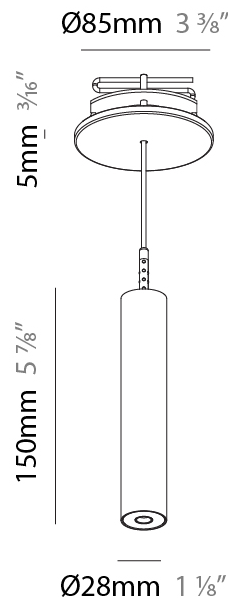

ELECTRICAL

Lamp Type: LED (Zhaga Standard)
Input Wattage (W): 6.6
Total Output Wattage (W): 6
Dimming: Tri-Mode (Non-Dimming and Phase Dimming (120Vac only) and 0-10V Dimming)
Driver Included: Yes
Driver Location: External
Driver Type: Constant Current - Universal
Driver Class: Class 2
Housing: ENCP3 w/Quick Connect
Input Voltage (V): 120 - 277
Constant Current (MA): 500

LED

Number of LEDs: 1
Color Temperature (°K): 2700 / 3000 / 4000
Max. Delivered Lumen (lm): 330 / 360 / 380
CRI: >90 CRI
Lamp Life (hrs): 50000
Upon Request: ***3500K available in minimum quantities (larger quantities upon request)

OPTICAL

Optic°: 24 / 32 / 34 / 55 / 58

RATINGS AND CERTIFICATIONS

Certified By: Certified for North American Standards
IP rating: IP20

Zaneen Group Inc. © 2024, T 1800-388-3382, F 416-247-9319, www.zaneen.com

Available for International specifications by adding 'INT' at the end of the existing Model #. For assistance on 'custom' specifications, contact zteam@zaneen.com. In a constant effort to supply the best product, we reserve the right to change specifications or materials without notice. The most recent specification sheets are found at zaneen.com