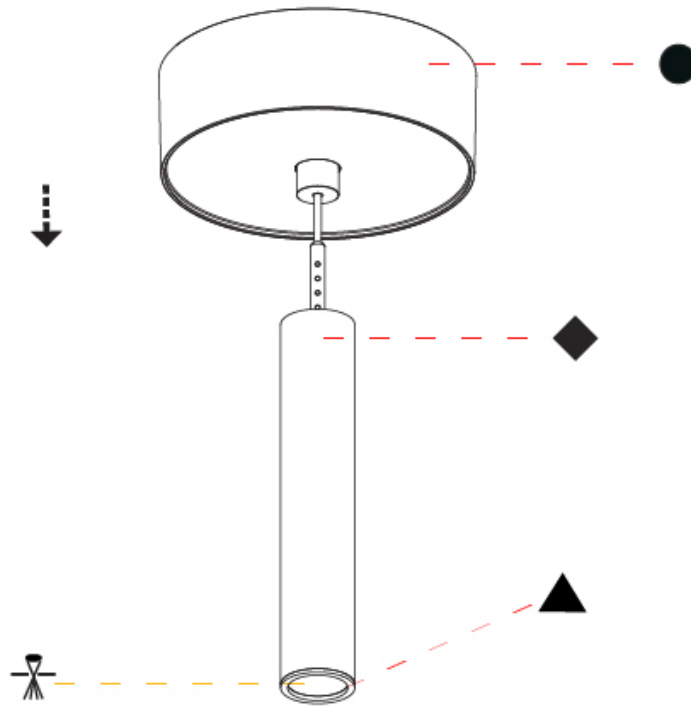

Shape: Cylinder
 Diameter (mm): 28
 Diameter (in): 1 1/8
 Height (mm): 150
 Height (in): 11 13/16
 Max. Overall Height (mm): 2150
 Max. Overall Height (in): 84 5/8
 Light Distribution: Downlight
 Weight (kg): 0.422
 Weight (lbs): 0.93
 Diffuser: Shine Ring - Opal / Yellow / Orange / Red / Blue / Green
 Fixture Finish: SSR / BKV / CWI / CRY / HAB / UFT / ITA / RUA / FTG / MYG / LOD / PUS / FRO / FUP / KIA / POP / BLS / SPG / MEY / GOH / GUM / CHC / COM / ABZ / JAG / OBR / MOS / ROR
 Fixture Material: Aluminum
 Cable Details: 2000mm or 4000mm Cable - Color 01 to 10

OPTICAL

Optic°: 24 / 32 / 58

RATINGS AND CERTIFICATIONS

Certified By: Certified for North American Standards
 IP rating: IP20

HANGOVER PLUG SHINE MONOPOINT SURFACE CANOPY SUSPENSION

A30847-

PROJECT
TYPE
SPECIFIER
QUANTITY
DATE