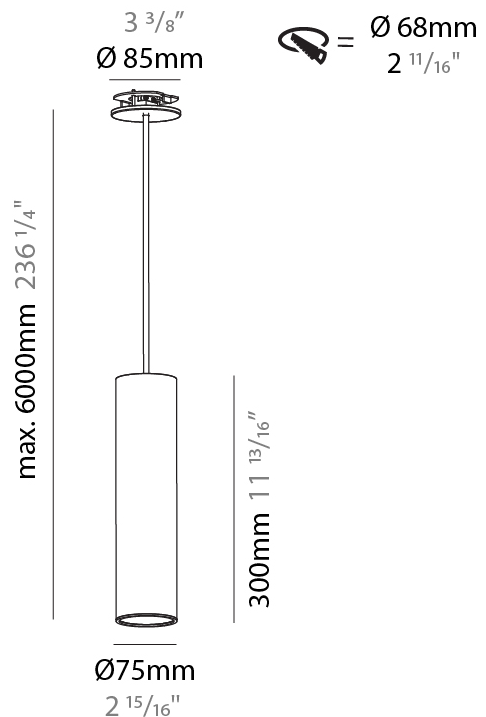

Series: Hangover
Subseries: Hangover Monopoint Recessed Canopy
Brand: Prolicht
Division: Architectural
Mounting Type: Suspension
Mounting Location: Ceiling
Subcategory: Pendant

PHYSICAL

Shape: Cylinder
Diameter (mm): 75
Diameter (in): 2 ¹⁵/₁₆
Height (mm): 300
Height (in): 11 ¹³/₁₆
Max. Overall Height (mm): 2300
Max. Overall Height (in): 90 ⁹/₁₆
Light Distribution: Downlight
Diffuser: Shine Ring 0-6
Fixture Finish: SSR / BKV / CWI / CRY / HAB / UFT / ITA / RUA / FTG / MYG / LOD / PUS / FRO / FUP / KIA / POP / BLS / SPG / MEY / GOH / GUM / CHC / COM / ABZ / JAG / OBR / MOS / ROR
Fixture Material: Aluminum
Cable Details: 2000mm / 6000mm Cable in White / Black / Orange / Red
Cut-out Measurements: 68mm / 2 11/16"

ELECTRICAL

Lamp Type: LED (Zhaga Standard)
Input Wattage (W): 10.9
Total Output Wattage (W): 9
Dimming: Tri-Mode (Non-Dimming and Phase Dimming (120Vac only) and 0-10V Dimming)
Driver Included: Yes
Driver Location: External
Driver Type: Constant Current - Universal
Driver Class: Class 2
Housing: ENCP3 w/Quick Connect
Input Voltage (V): 120 - 277
Constant Current (MA): 500

LED

Number of LEDs: 1
Color Temperature (°K): 2700 / 3000 / 4000
Max. Delivered Lumen (lm): 923
CRI: >90 CRI
Lamp Life (hrs): 50000
Upon Request: ***3500K available in minimum quantities (larger quantities upon request)

OPTICAL

Reflector: 18 / 36 / 52

RATINGS AND CERTIFICATIONS

Certified By: Certified for North American Standards
IP rating: IP20