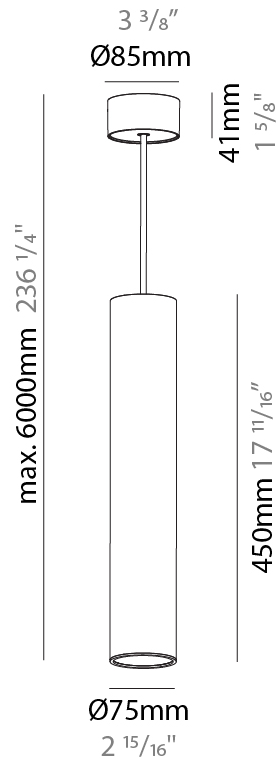

GENERAL

Series: Hangover
Subseries: Hangover Monopoint Surface Canopy
Brand: Prolicht
Division: Architectural
Mounting Type: Suspension
Mounting Location: Ceiling
Subcategory: Pendant

PHYSICAL

Shape: Cylinder
Diameter (mm): 75
Diameter (in): 2 ¹⁵/₁₆
Height (mm): 450
Height (in): 17 ¹¹/₁₆
Max. Overall Height (mm): 2450
Max. Overall Height (in): 96 ⁷/₁₆
Light Distribution: Direct / Indirect
Diffuser: Shine Ring 0-6
Fixture Finish: SSR / BKV / CWI / CRY / HAB / UFT / ITA / RUA / FTG / MYG / LOD / PUS / FRO / FUP / KIA / POP / BLS / SPG / MEY / GOH / GUM / CHC / COM / ABZ / JAG / OBR / MOS / ROR
Fixture Material: Aluminum
Cable Details: 2000mm / 6000mm Cable in White / Black / Orange / Red

ELECTRICAL

Lamp Type: LED (Zhaga Standard)
Input Wattage (W): 20.8
Total Output Wattage (W): 19
Dimming: Tri-Mode (Non-Dimming and Phase Dimming (120Vac only) and 0-10V Dimming)
Driver Included: Yes
Driver Location: External
Driver Type: Constant Current - Universal
Driver Class: Class 2
Housing: ENCP3
Input Voltage (V): 120 - 277
Constant Current (MA): 500

LED

Number of LEDs: 2
Color Temperature (°K): 2700 / 3000 / 4000
Max. Delivered Lumen (lm): 1821
CRI: >90 CRI
Efficiency (%): 86
Lamp Life (hrs): 50000

OPTICAL

Reflector°: 18 / 36 / 52

RATINGS AND CERTIFICATIONS

Certified By: Certified for North American Standards
IP rating: IP20