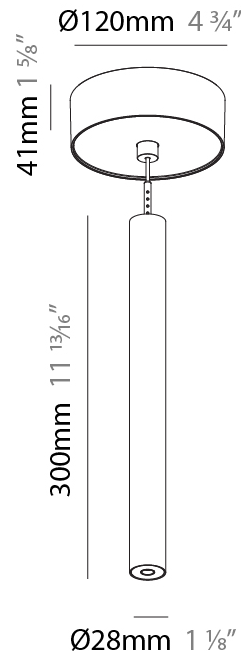

GENERAL

Series: Hangover
Subseries: Hangover Plug Monopoint Surface Canopy
Brand: Prolight
Division: Architectural
Mounting Type: Suspension
Mounting Location: Ceiling
Subcategory: Pendant

PHYSICAL

Shape: Cylinder
Diameter (mm): 28
Diameter (in): 1 1/8
Height (mm): 300
Height (in): 11 13/16
Max. Overall Height (mm): 2300
Max. Overall Height (in): 90 3/16
Light Distribution: Downlight
Weight (kg): 0.75
Weight (lbs): 1.65
Fixture Finish: SSR / BKV / CWI / CRY / HAB / UFT / ITA / RUA / FTG / MYG / LOD / PUS / FRO / FUP / KIA / POP / BLS / SPG / MEY / GOH / GUM / CHC / COM / ABZ / JAG / OBR / MOS / ROR
Fixture Material: Aluminum
Cable Details: 2000mm or 4000mm Black Cable

ELECTRICAL

Lamp Type: LED (Zhaga Standard)
Input Wattage (W): 6.6
Total Output Wattage (W): 6
Dimming: Tri-Mode (Non-Dimming and Phase Dimming (120Vac only) and 0-10V Dimming)
Driver Included: Yes
Driver Location: External
Driver Type: Integral LED Driver - Universal
Driver Class: Class 2
Housing: ENCP3 w/quick connect
Input Voltage (V): 120 - 277
Constant Current (MA): 500

LED

Number of LEDs: 1
Color Temperature (°K): 2700 / 3000 / 4000
Max. Delivered Lumen (lm): 330 / 360 / 380
CRI: >90 CRI
Efficiency (%): 86
Lamp Life (hrs): 50000
Upon Request: ***3500K available in minimum quantities (larger quantities upon request)

OPTICAL

Optic°: 24 / 32 / 34 / 55 / 58

RATINGS AND CERTIFICATIONS

Certified By: Certified for North American Standards
IP rating: IP20